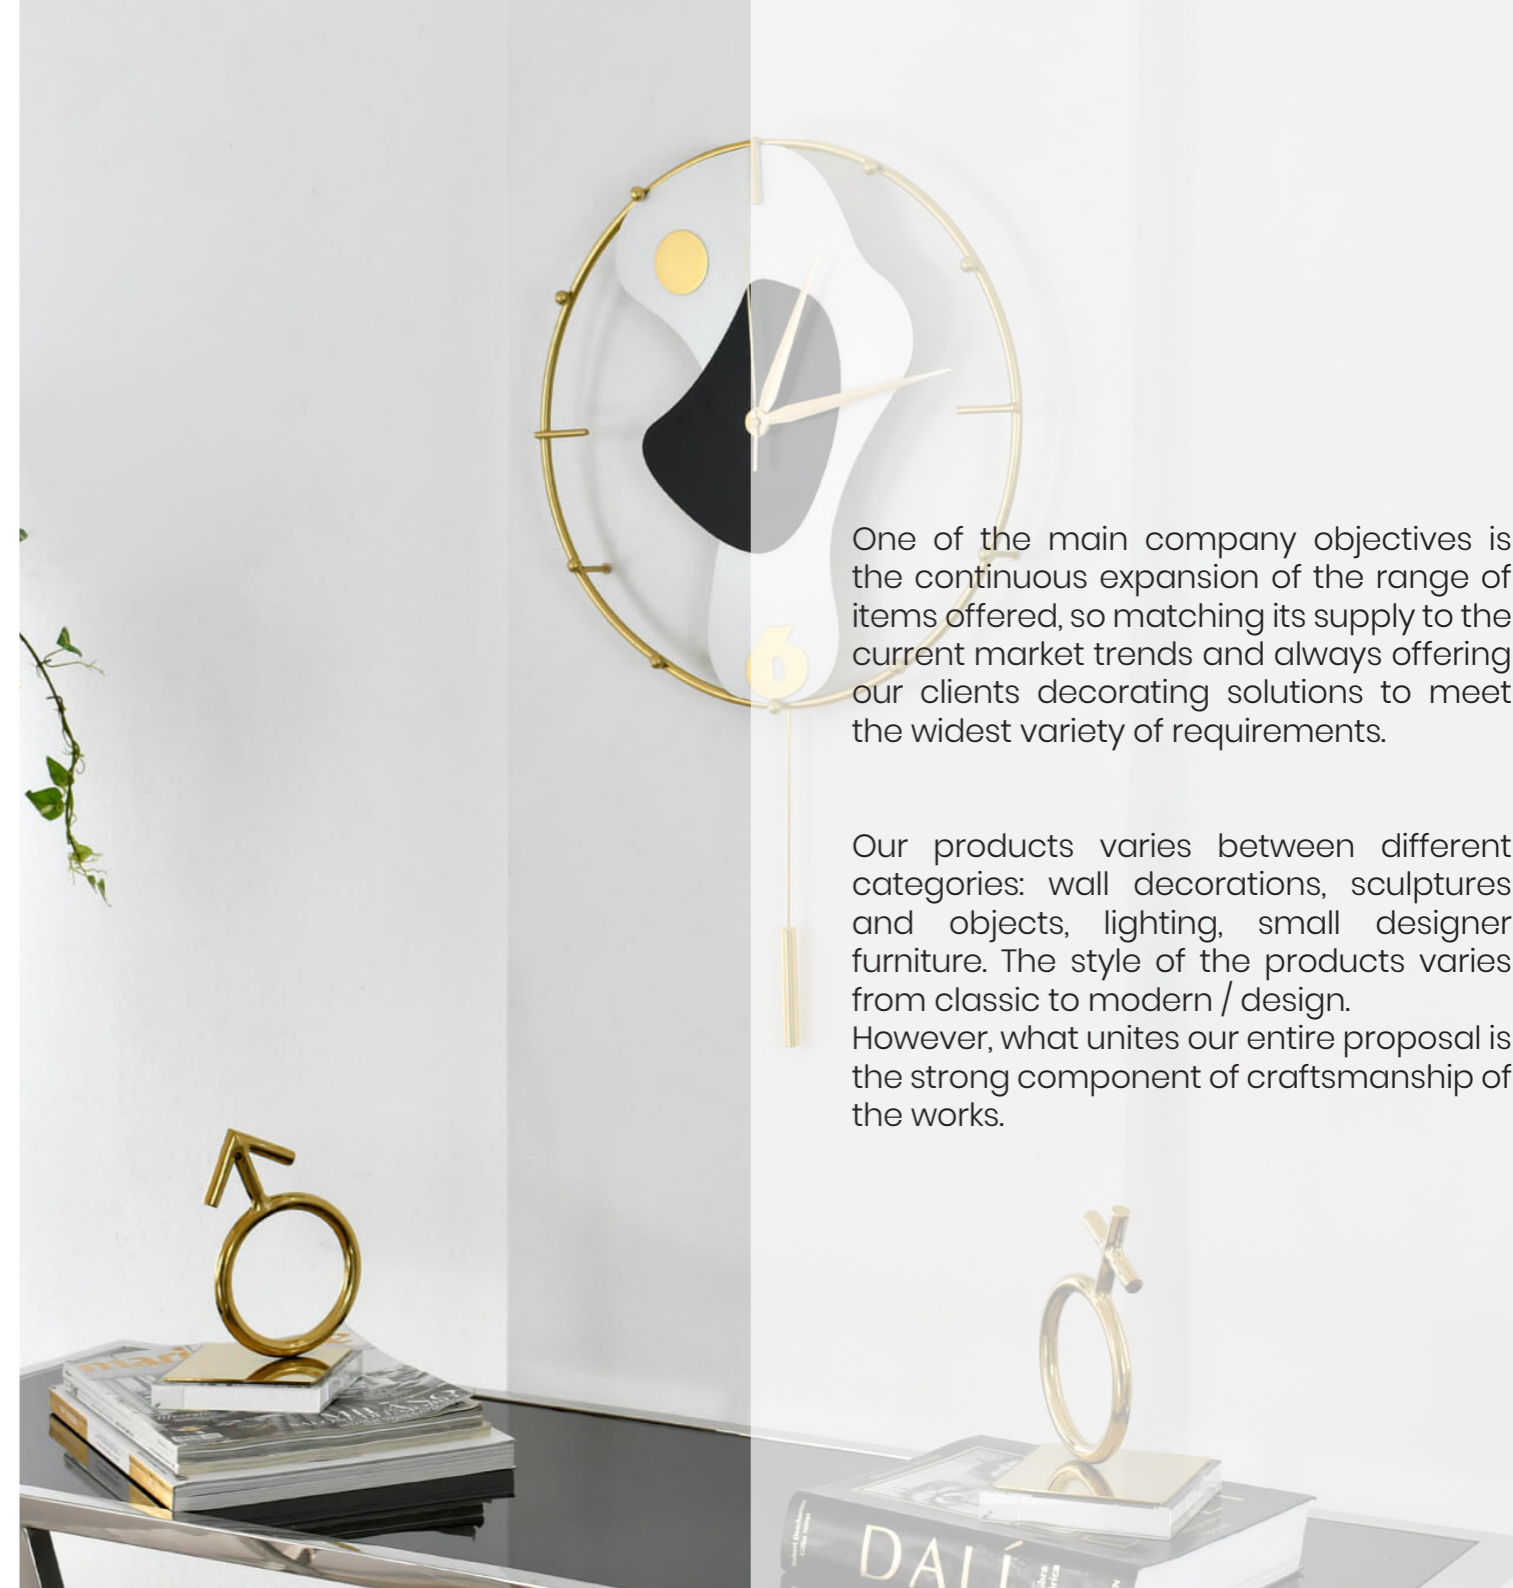

Something about us

Arte dal Mondo is fruit of the passion for art and craftsmanship shared by two life partners, Paolo and Edgar. The two founders, who have always been united by their passion for seeking home decor objects all over the world, in 2004 transformed their hobby into an structured company, offering home decor products featuring strong elements of design and artisan craftsmanship.

The company designs, creates and distributes objects that decorate, embellish or add value to a variety of environments such as homes, workplaces, recreational spaces and others.

In 2009, the new ADM brand was created, underlining the fact that from that moment on, many of the products offered would be created based on our own designs.

One of the main company objectives is the continuous expansion of the range of items offered, so matching its supply to the current market trends and always offering our clients decorating solutions to meet the widest variety of requirements.

Our products varies between different categories: wall decorations, sculptures and objects, lighting, small designer furniture. The style of the products varies from classic to modern / design. However, what unites our entire proposal is the strong component of craftsmanship of the works.