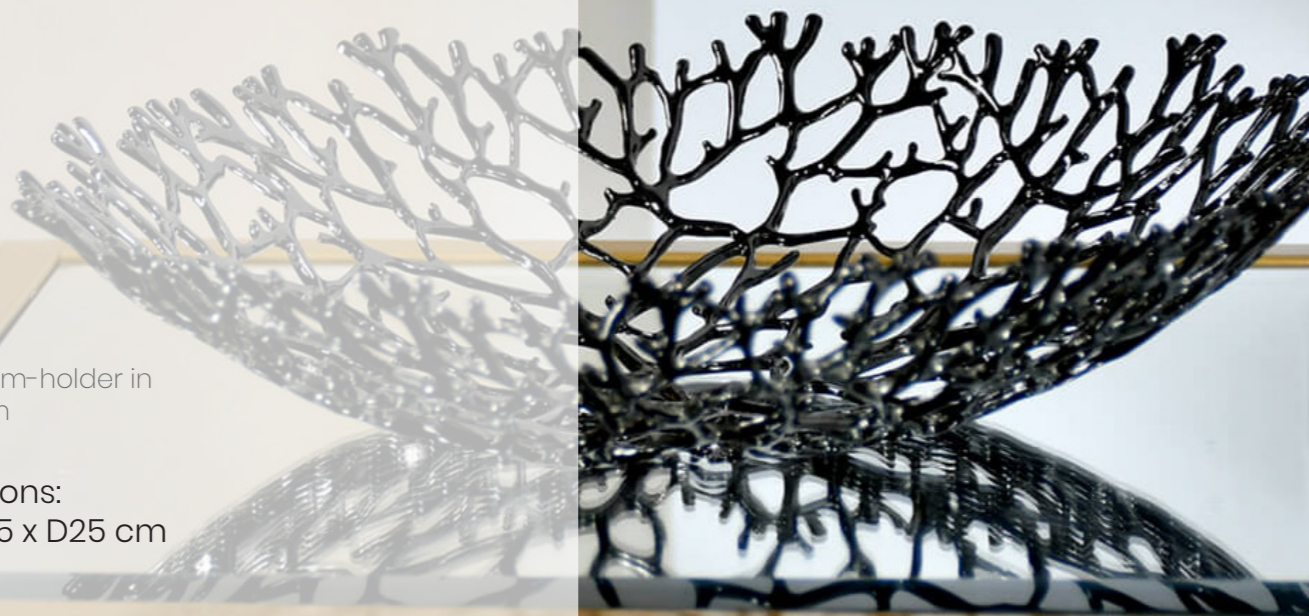

Dimensions:
H21 x W12 x D12 cm

FD025A
French Bulldog head

Home decor items in
stainless steel with crystal
base

Dimensions:
H28 x W15 x D10 cm

FT001A
Coral

Design item-holder in
aluminium

Dimensions:
H6 x W25 x D25 cm